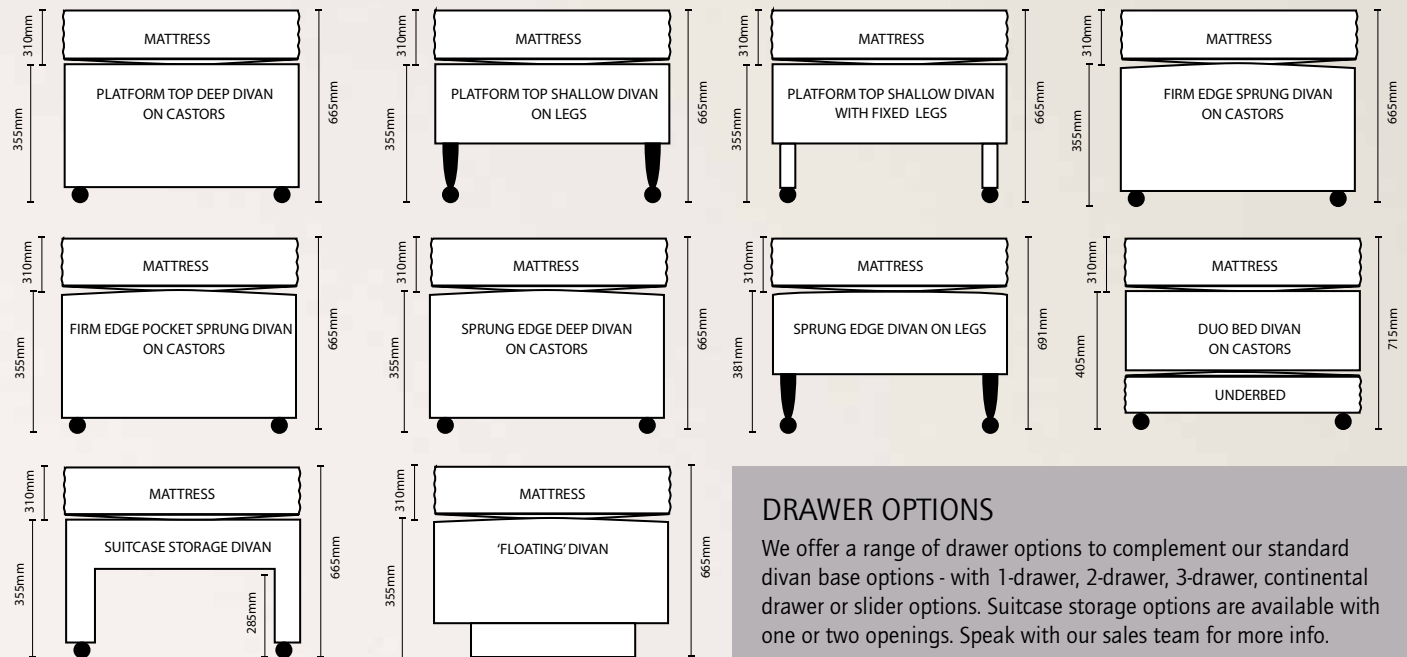

DRAWER OPTIONS

We offer a range of drawer options to complement our standard divan base options - with 1-drawer, 2-drawer, 3-drawer, continental drawer or slider options. Suitcase storage options are available with one or two openings. Speak with our sales team for more info.

STANDARD SIZES

Our standard bed sizes are:

- 75cm x 190cm
- 90cm x 190cm
- 90cm x 200cm
- 100cm x 200cm
- 120cm x 190cm
- 135cm x 190cm
- 150cm x 200cm
- 180cm x 200cm

Bespoke, made-to-measure sizes are also available upon request. Note that the above measurements are subject to a tolerance of ± 20 mm. Orders can be placed in either metric or Imperial measurements.

SPLIT BASES

We advise that deep base double divans be manufactured in two halves for ease of access in widths up to 150cm, an additional charge for this feature applies. Bases with a width of 180cm and larger will automatically be manufactured in two halves at no extra cost. Bases can be split North-to-South or East-to-West. Please inform us at time of order of any split and your direction of preference.