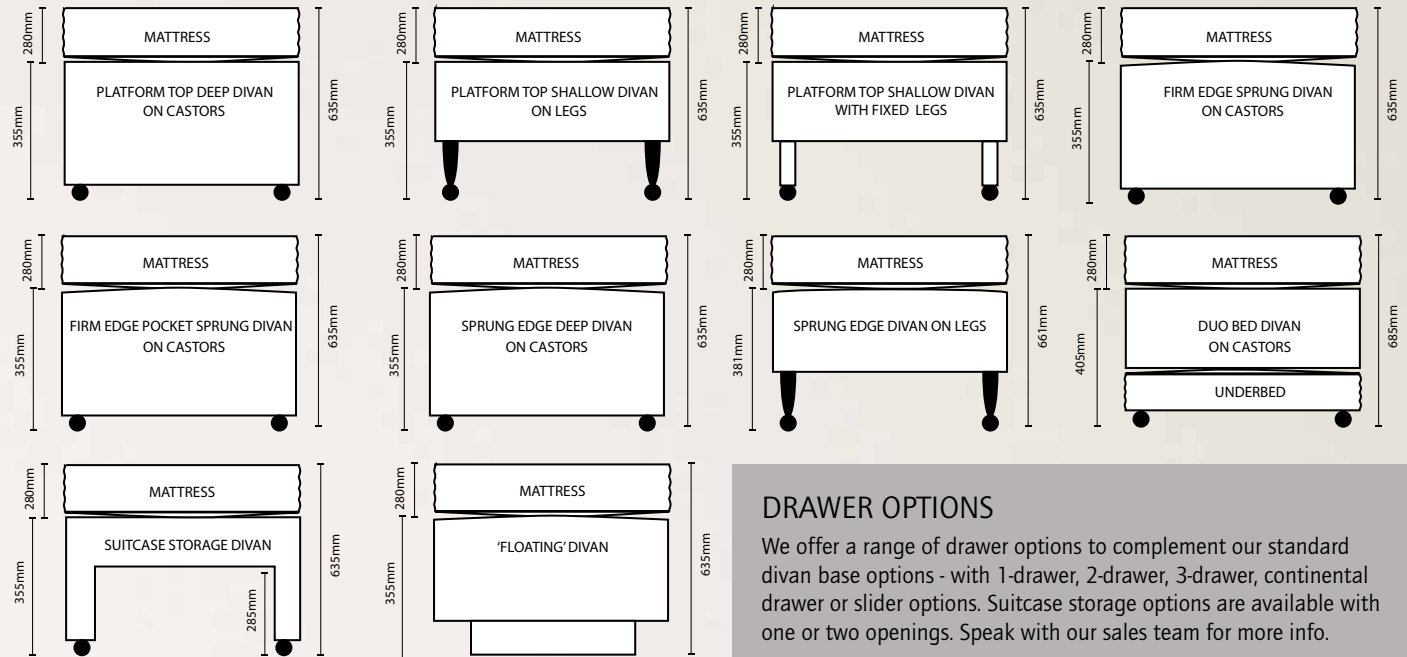

## CONTRACT BEDS

MATTRESSES | DIVANS | HEADBOARDS | SOFA BEDS

135cm x 190cm deep platform top divan on twin-wheel castors with a 142cm high floor-standing Azalea headboard upholstered in Faux Linen Sky

## STANDARD SIZES

Our standard bed sizes are:

- 75cm x 190cm
- 90cm x 190cm
- 90cm x 200cm
- 100cm x 200cm
- 120cm x 190cm
- 135cm x 190cm
- 150cm x 200cm
- 180cm x 200cm

Bespoke, made-to-measure sizes are also available upon request. Note that the above measurements are subject to a tolerance of  $\pm 20$ mm. Orders can be placed in either metric or Imperial measurements.

## SPLIT BASES

We advise that deep base double divans be manufactured in two halves for ease of access in widths up to 150cm, an additional charge for this feature applies. Bases with a width of 180cm and larger will automatically be manufactured in two halves at no extra cost. Bases can be split North-to-South or East-to-West. Please inform us at time of order of any split and your direction of preference.

## DRAWER OPTIONS

We offer a range of drawer options to complement our standard divan base options - with 1-drawer, 2-drawer, 3-drawer, continental drawer or slider options. Suitcase storage options are available with one or two openings. Speak with our sales team for more info.