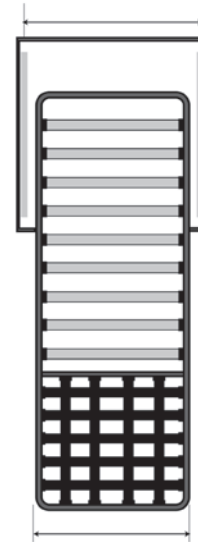

Each model in our sofa bed range comes complete with an industry-leading SEDAC 2-fold mechanism offering the comfort of a bed in a sofa, thanks to the

12cm thick, no turn mattress while keeping a modest seat height. The 12cm mattress is the shallowest pocket-sprung mattress manufactured by Mattison Contract Beds offering quality comfort in a compact design.

150 years
of British Manufacturing

The Specifications

Please note that all measurements given below are stated in centimeters.

Sofa Size	Model	Width	Height	Depth
2.5 seater	Cedar	185	71	93
2.5 seater	Rowan	170	71	91
2.5 seater	Willow	170	71	91
3 seater	Cedar	205	71	93
3 seater	Rowan	190	71	91
3 seater	Willow	190	71	91

Mattress Size	Width	Length	Depth
2.5 seater	113	195	12
3 seater	133	195	12

The Materials

All sofa beds conform to BS 7176:2007 (Medium Hazard) and have been subjected to Ignition Source 5 (Crib 5) testing and a cigarette and match test.