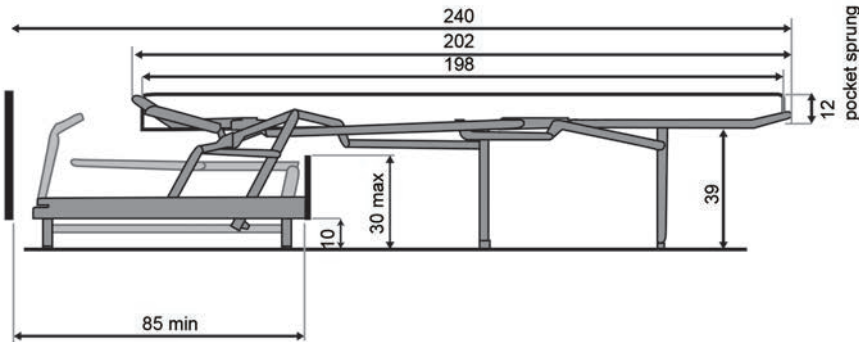

Each model in our sofa bed range comes complete with an industry-leading SEDAC 2-fold mechanism offering the comfort of a bed in a sofa, thanks to the

12cm thick, no turn mattress while keeping a modest seat height. The 12cm mattress is the shallowest pocket-sprung mattress manufactured by Mattison Contract Beds offering quality comfort in a compact design.

150 years
of British Manufacturing

The Specifications

Please note that all measurements given below are stated in centimeters.

Sofa Size	Model	Width	Height	Depth
2.5 seater	Cedar	185	71	93
2.5 seater	Rowan	170	71	91
2.5 seater	Willow	170	71	91
3 seater	Cedar	205	71	93
3 seater	Rowan	190	71	91
3 seater	Willow	190	71	91

Mattress Size	Width	Length	Depth
2.5 seater	113	195	12
3 seater	133	195	12

The Materials

All sofa beds conform to BS 7176:2007 (Medium Hazard) and have been subjected to Ignition Source 5 (Crib 5) testing and a cigarette and match test.