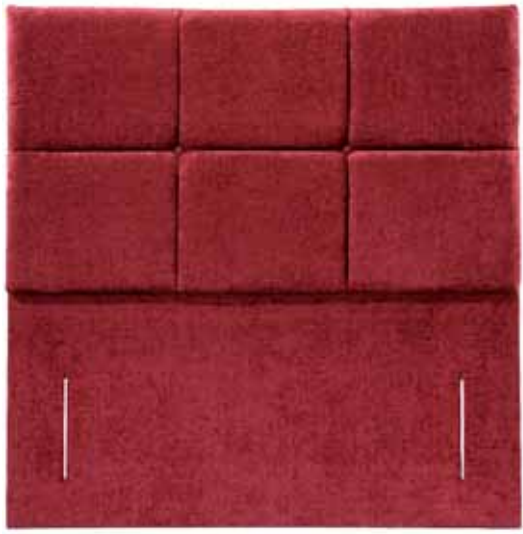

Daisy

Height available:
140cm/55"

Pillowboards

All heights shown include the pillowboard on the following models:
Lavender, Ivy, Flesia, Laurel, Jasmine, Lotus, Primrose, Rose, Magnolia and Orchid